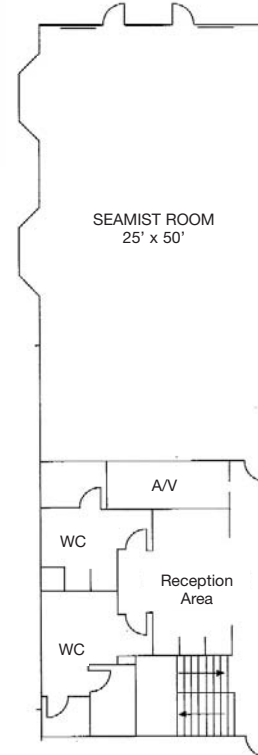

MEETING ROOMS

	Dimensions	Sq. Feet	Classroom	Theater	U-shape	Conference	Banquet Rnds.
Monomoy	50 x 75 ft.	3750	190	300	75	85	180
Executive Boardroom	25 x 16 ft.	400	---	---	---	12	---
Boathouse	32 x 38 ft.	1280	75	90	38	42	75
Seamist Room	25 x 50 ft.	1250	60	80	38	42	60
Alden Room	47 x 21 ft.	987	36	54	30	35	40
Eldredge Room	20 x 29 ft.	580	20	32	28	20	24
Bayberry Room	25 x 25 ft.	625	20	32	22	26	26

*Over 7500 Square Footage of Meeting Space Available
Private Dining Space for up to 250 Available

FLOOR PLANS

FLOOR PLANS

SPECIAL EVENTS

Special events and occasions of any sort are our forte at Chatham Bars Inn. Let us help you stage a small private affair in your guest room or suite, or a larger event in one of our six spectacular venues.