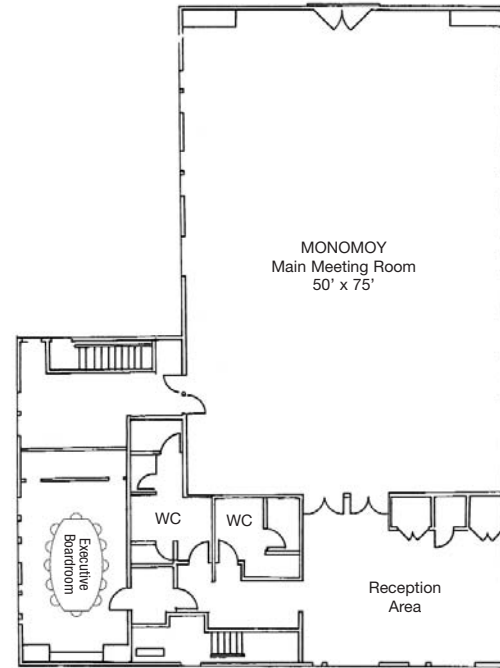

MEETING ROOMS

	Dimensions	Sq. Feet	Classroom	Theater	U-shape	Conference	Banquet Rnds.
Monomoy	50 x 75 ft.	3750	190	300	75	85	180
Executive Boardroom	25 x 16 ft.	400	---	---	---	12	---
Boathouse	32 x 38 ft.	1280	75	90	38	42	75
Seamist Room	25 x 50 ft.	1250	60	80	38	42	60
Alden Room	47 x 21 ft.	987	36	54	30	35	40
Eldredge Room	20 x 29 ft.	580	20	32	28	20	24
Bayberry Room	25 x 25 ft.	625	20	32	22	26	26

*Over 7500 Square Footage of Meeting Space Available
Private Dining Space for up to 250 Available

FLOOR PLANS

FLOOR PLANS

SPECIAL EVENTS

Special events and occasions of any sort are our forte at Chatham Bars Inn. Let us help you stage a small private affair in your guest room or suite, or a larger event in one of our six spectacular venues.