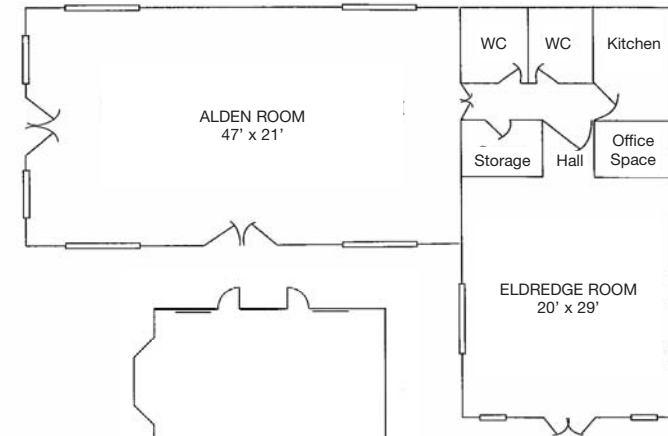

MEETING ROOMS

	Dimensions	Sq. Feet	Classroom	Theater	U-shape	Conference	Banquet Rnds.
Monomoy	50 x 75 ft.	3750	190	300	75	85	180
Executive Boardroom	25 x 16 ft.	400	---	---	---	12	---
Boathouse	32 x 38 ft.	1280	75	90	38	42	75
Seamist Room	25 x 50 ft.	1250	60	80	38	42	60
Alden Room	47 x 21 ft.	987	36	54	30	35	40
Eldredge Room	20 x 29 ft.	580	20	32	28	20	24
Bayberry Room	25 x 25 ft.	625	20	32	22	26	26

*Over 7500 Square Footage of Meeting Space Available
Private Dining Space for up to 250 Available

FLOOR PLANS

FLOOR PLANS

SPECIAL EVENTS

Special events and occasions of any sort are our forte at Chatham Bars Inn. Let us help you stage a small private affair in your guest room or suite, or a larger event in one of our six spectacular venues.