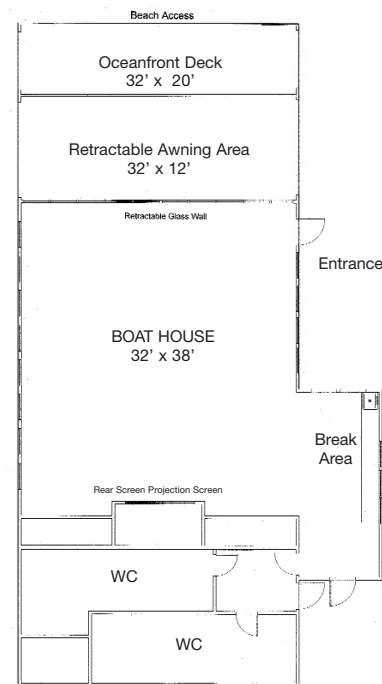

MEETING ROOMS

	Dimensions	Sq. Feet	Classroom	Theater	U-shape	Conference	Banquet Rnds.
Monomoy	50 x 75 ft.	3750	190	300	75	85	180
Executive Boardroom	25 x 16 ft.	400	---	---	---	12	---
Boathouse	32 x 38 ft.	1280	75	90	38	42	75
Seamist Room	25 x 50 ft.	1250	60	80	38	42	60
Alden Room	47 x 21 ft.	987	36	54	30	35	40
Eldredge Room	20 x 29 ft.	580	20	32	28	20	24
Bayberry Room	25 x 25 ft.	625	20	32	22	26	26

*Over 7500 Square Footage of Meeting Space Available
Private Dining Space for up to 250 Available

FLOOR PLANS

FLOOR PLANS

SPECIAL EVENTS

Special events and occasions of any sort are our forte at Chatham Bars Inn. Let us help you stage a small private affair in your guest room or suite, or a larger event in one of our six spectacular venues.