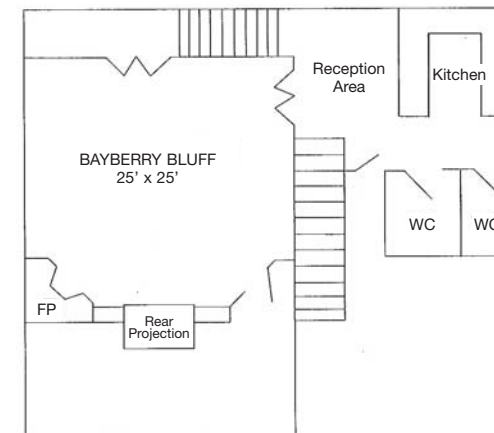

MEETING ROOMS

	Dimensions	Sq. Feet	Classroom	Theater	U-shape	Conference	Banquet Rnds.
Monomoy	50 x 75 ft.	3750	190	300	75	85	180
Executive Boardroom	25 x 16 ft.	400	---	---	---	12	---
Boathouse	32 x 38 ft.	1280	75	90	38	42	75
Seamist Room	25 x 50 ft.	1250	60	80	38	42	60
Alden Room	47 x 21 ft.	987	36	54	30	35	40
Eldredge Room	20 x 29 ft.	580	20	32	28	20	24
Bayberry Room	25 x 25 ft.	625	20	32	22	26	26

*Over 7500 Square Footage of Meeting Space Available
Private Dining Space for up to 250 Available

FLOOR PLANS

FLOOR PLANS

SPECIAL EVENTS

Special events and occasions of any sort are our forte at Chatham Bars Inn. Let us help you stage a small private affair in your guest room or suite, or a larger event in one of our six spectacular venues.